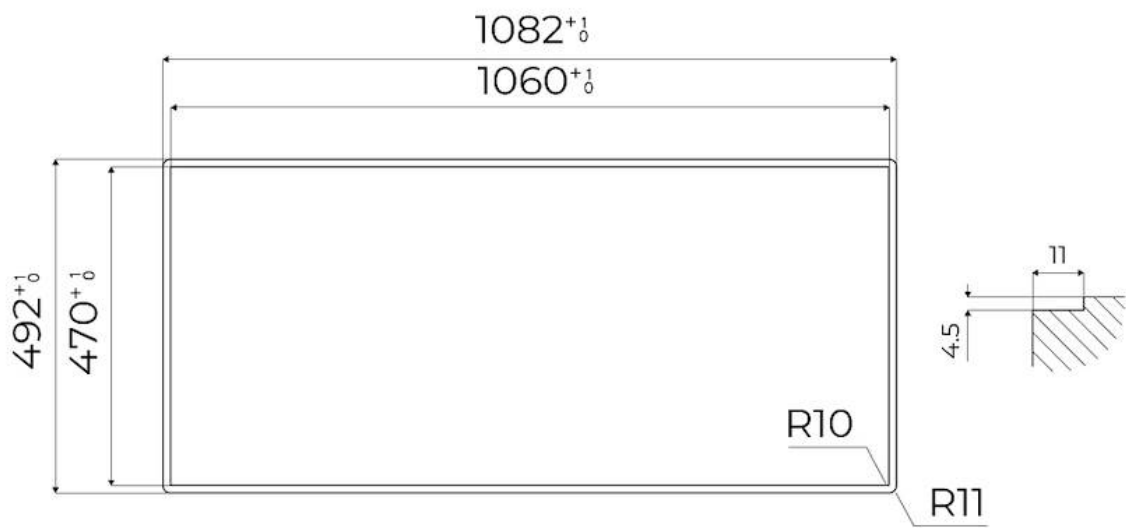

FTS - cut out

FT - cut out